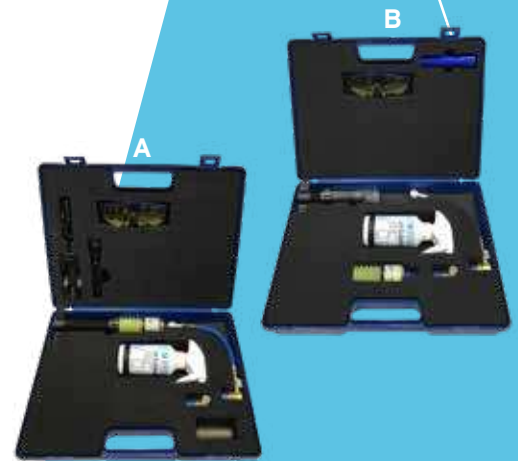

UV LAMPS AND DYES

UV HERMETIC KIT in plastic case with:

- UV lamp and glasses.
- Additive in 60 ml hermetic bellows, plastic injector.
- Adapter hose 1/4" with check valve
- LP quick couplers for R134a and R1234yf.
- Detergent 250 ml.

A. TORCH-PRO-60-KIT-A/C kit complete with high performance lamp TORCH-PRO with rechargeable battery and charger.

B. TORCH-MINI-60-KIT-A/C kit complete with lamp TORCH-MINI.

Code	Model	Description
A 09001111	TORCH-PRO-60-KIT-A/C	PRO - UV kit hermetic 60 ml
B 09001113	TORCH-MINI-60-KIT-A/C	MINI - UV kit hermetic 60 ml

UV HERMETIC KIT in plastic case with:

- UV lamp and glasses.
- Additive 250 ml.
- Detergent 250ml.

C. TORCH-PRO-250-KIT-A/C kit complete with high performance lamp TORCH-PRO with rechargeable battery and charger.

D. Kit TORCH-MINI-250-KIT-A/C with lamp TORCH-MINI.

Code	Model	Description
C 09001112	TORCH-PRO-250-KIT-A/C	PRO - UV 250 ml kit
D 09001114	TORCH-MINI- 250-KIT -A/C	MINI - UV 250ml kit